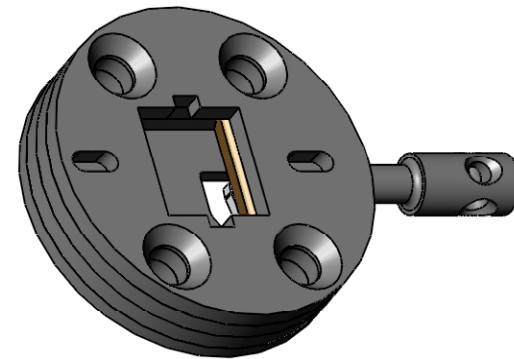

WNG Leg Plates

Easy, reliable and heavy duty

This is a European style leg plate for attaching legs to a grand piano. We have tested this leg plate on the worlds heaviest pianos without failure.

In each pair there is a Dovetail Mounting Plate and an Adjustable Clamping Plate. The Dovetail Mounting Plate attaches to the either the keybed or console. The Adjustable Clamping Plate attaches to the leg.

Requires only a phillips screwdriver to tighten or loosen the clamp screw.

Comes as 3 pairs complete with mounting screws.

Dovetail Mounting Plate

Attaches to the keybed or console

Adjustable Clamping Plate

Attaches to the leg

Set of 3 pairs with mounting screws

Part No. 06-5282