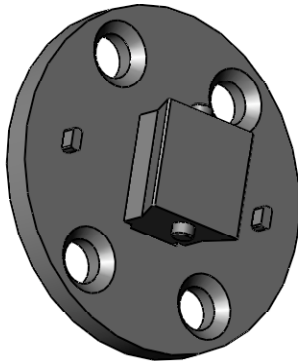

WNG Leg Plates

Easy, reliable and heavy duty

This is a European style leg plate for attaching legs to a grand piano. We have tested this leg plate on the worlds heaviest pianos without failure.

In each pair there is a Dovetail Mounting Plate and an Adjustable Clamping Plate. The Dovetail Mounting Plate attaches to the either the keybed or console. The Adjustable Clamping Plate attaches to the leg.

Requires only a phillips screwdriver to tighten or loosen the clamp screw.

Comes as 3 pairs complete with mounting screws.

Dovetail Mounting Plate

Attaches to the keybed or console

Adjustable Clamping Plate

Attaches to the leg

Set of 3 pairs with mounting screws

Part No. 06-5282