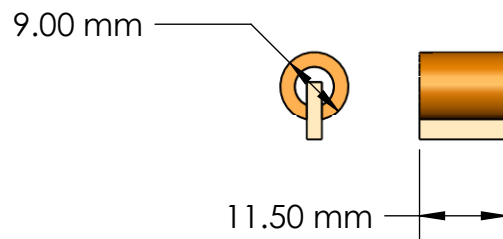

# WNG Knuckles

All knuckles use synthetic buckskin.

8mm x 11.5mm Knuckle  
Set of 90  
Part No. 06-5273

9mm x 11.5mm Knuckle  
Set of 90  
Part No. 06-5274

10mm x 11.5mm Knuckle  
Set of 90  
Part No. 06-5275