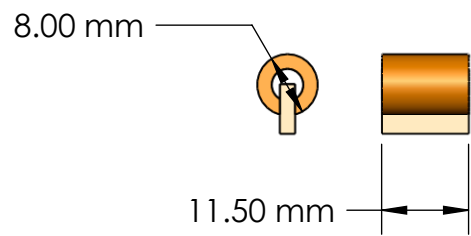

# WNG Knuckles

All knuckles use synthetic buckskin.

8mm x 11.5mm Knuckle  
Set of 90  
Part No. 06-5273

9mm x 11.5mm Knuckle  
Set of 90  
Part No. 06-5274

10mm x 11.5mm Knuckle  
Set of 90  
Part No. 06-5275