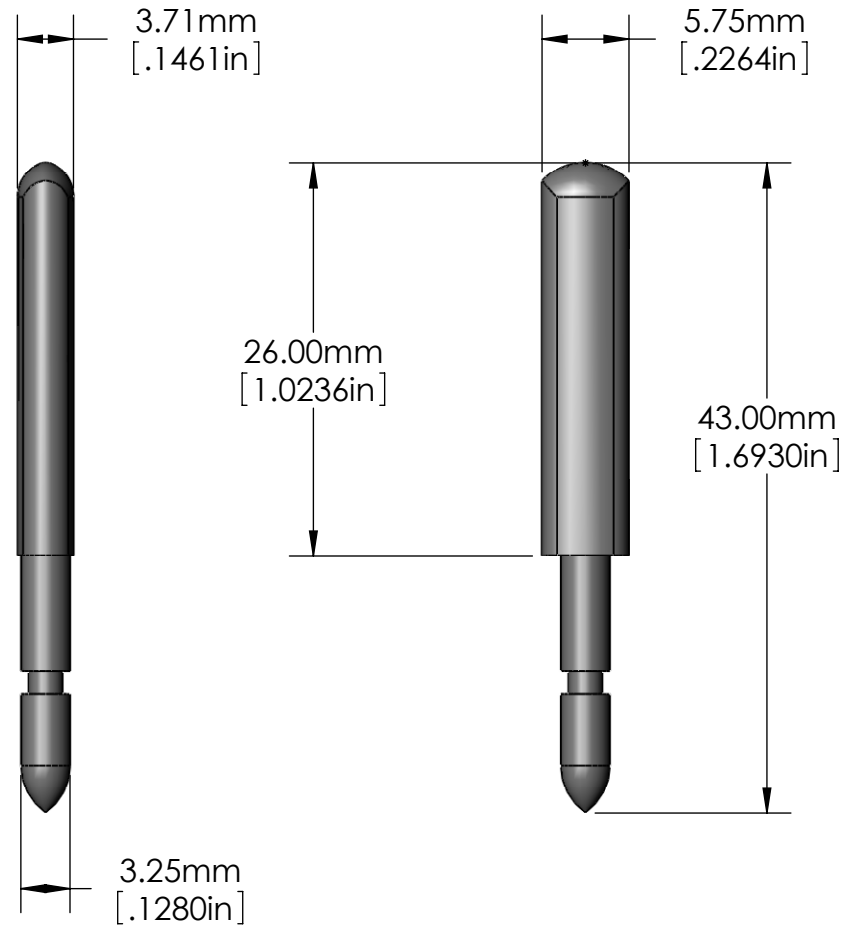

American Standard Long Front Rail Pins

Made from Aluminum, Hard Anodized and Polished for a permanent, super slick finish.

Set of 90
Part No. - 06-5318