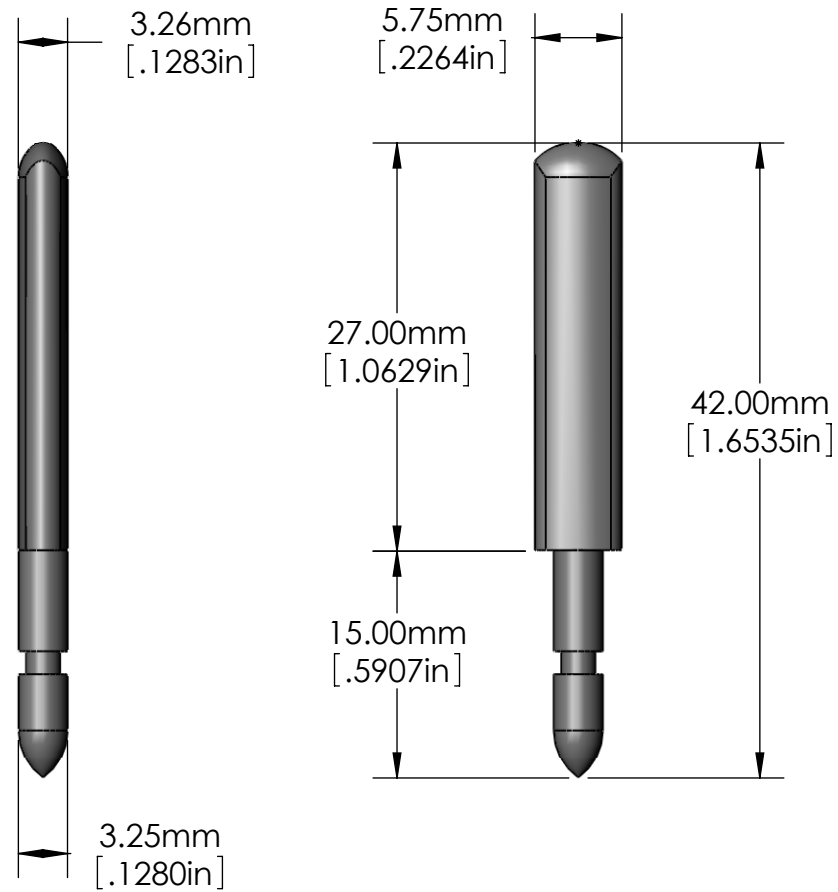

# European Standard Front Rail Pins

Made from Aluminum, Hard Anodized and Polished for a permanent, super slick finish.

Set of 90  
Part No. - 06-5312