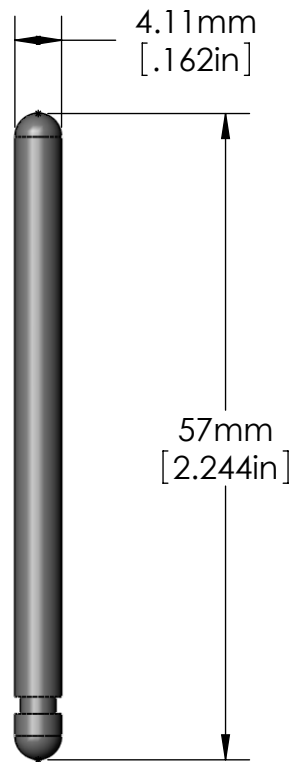

Old Steinway Balance Rail Pins - Short

Made from Aluminum, Hard Anodized and Polished
for a permanent, super slick finish.

Set of 90
Part No. - 06-5308