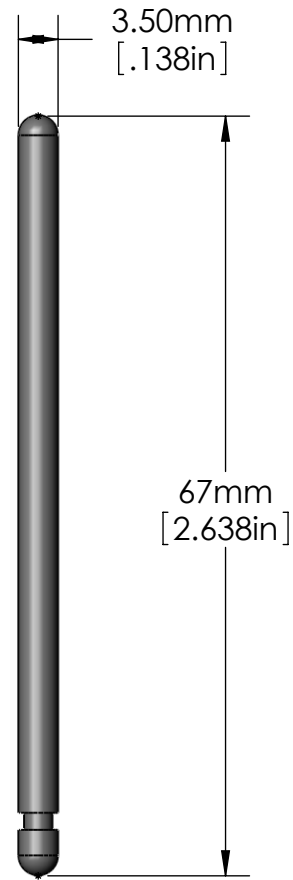

# European Standard Balance Rail Pins - Long

Made from Aluminum, Hard Anodized and Polished  
for a permanent, super slick finish.

Set of 90  
Part No. - 06-5307