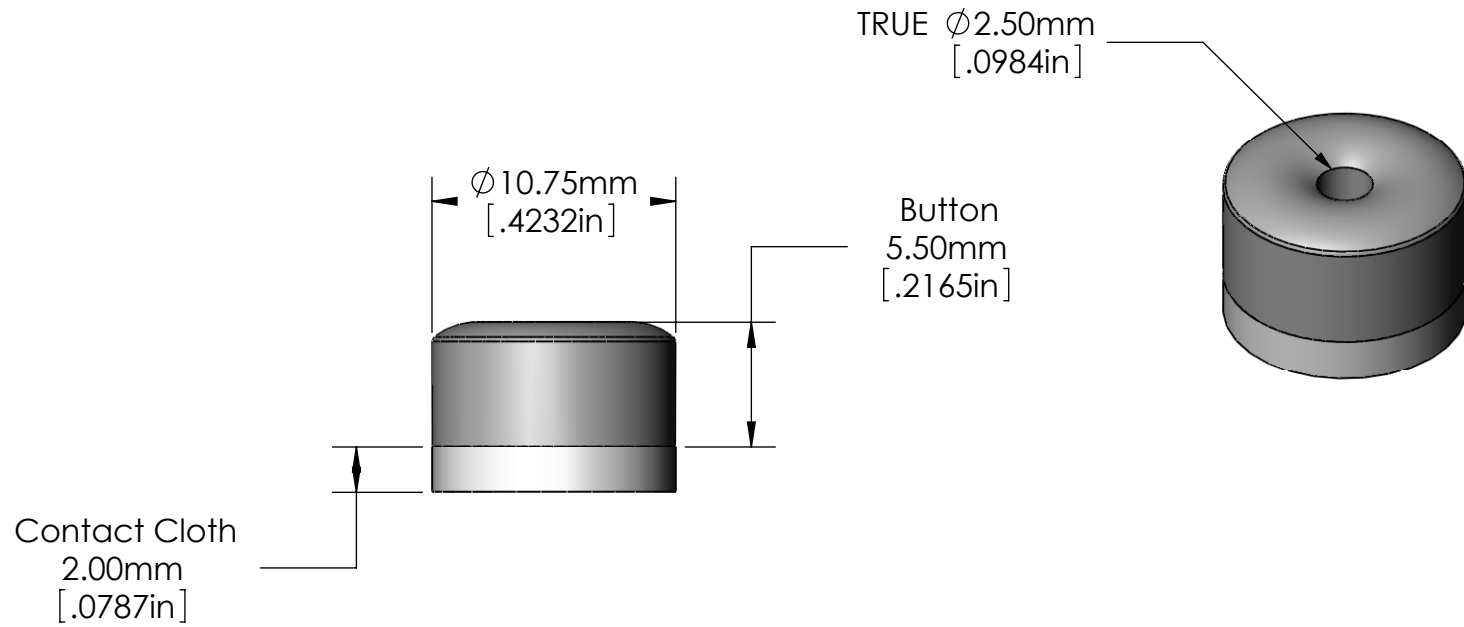

Letoff Regulating Button

Set of 90
Part No. 06-5286