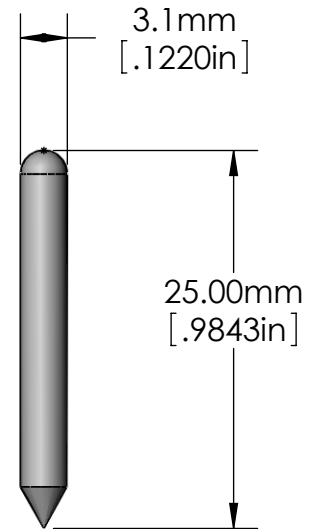

Stainless Steel Bridge Pins

#10 Bridge Pin
Qty 100
Part No. 06-0237

#10 Bridge Pin Drill
(#32, 2.95mm)
Part No. 06-5604