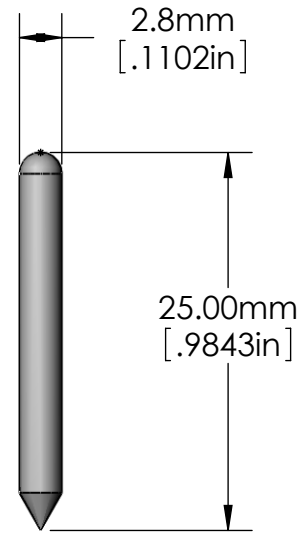

Stainless Steel Bridge Pins

#9 Bridge Pin
Qty 100
Part No. 06-0236

#9 Bridge Pin Drill
(#36, 2.71mm)
Part No. 06-5603