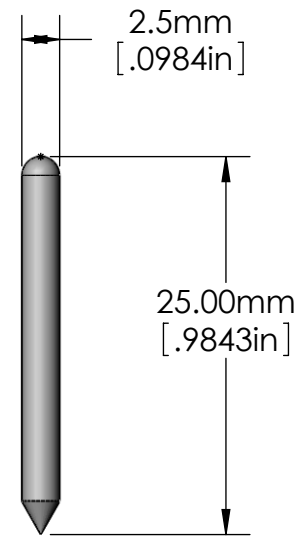

# Stainless Steel Bridge Pins

#8 Bridge Pin  
Qty 100  
Part No. 06-0235

#8 Bridge Pin Drill  
(#42 , 2.37mm)  
Part No. 06-5602