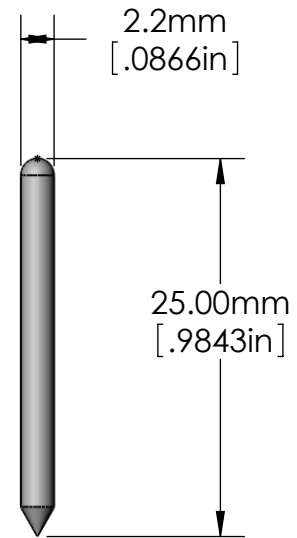

# Stainless Steel Bridge Pins

#7 Bridge Pin  
Qty 100  
Part No. 06-0234

#7 Bridge Pin Drill  
(#45, 2.10mm)  
Part No. 06-5601