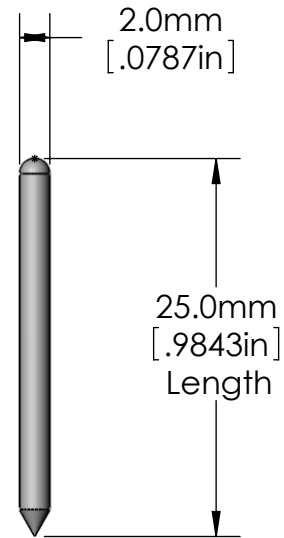

Stainless Steel Bridge Pins

#6 Bridge Pin
Qty 100
Part No. 06-0233

#6 Bridge Pin Drill
(#48, 1.93mm)
Part No. 06-5600